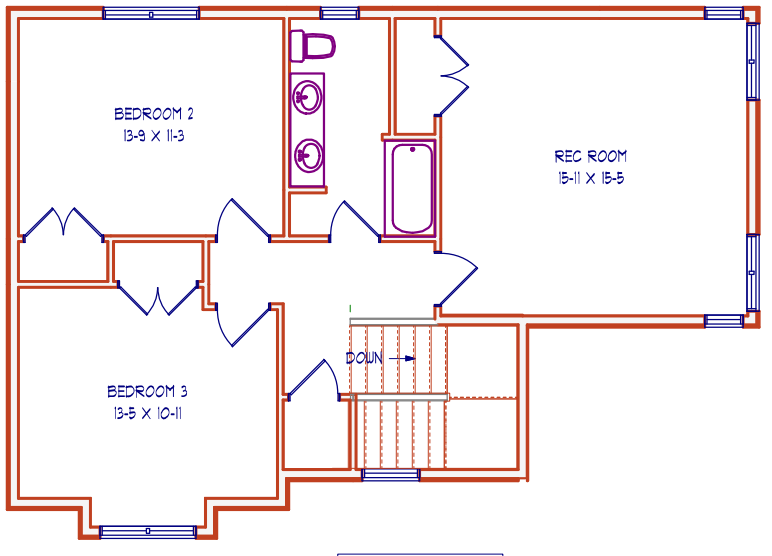

MAIN FLOOR
1709 SF

UPPER FLOOR
903 SF

TOTAL AREA
2612 SF

375 ENSIGN STREET
FINISHED HOME MAY NOT BE
EXACTLY AS SHOWN

OMNIX PROPERTIES LTD
250-898-4048
omnixproperties.com